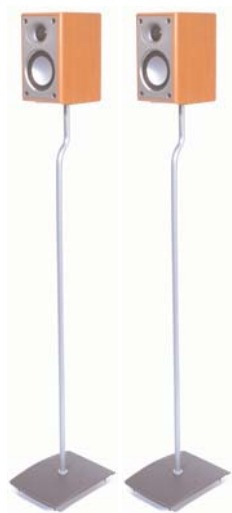

MS Premiere 300P

Mordaunt-Short

300P loudspeaker stands

Good foundations for bookshelf or stand mounted speakers are essential for good sound. Slim and stylish these quality stands will compliment your home and your listening experience.

The 300P not only provides a solid base for your speakers, allowing the drivers energy to move only air and not the cabinet, but also reduces unsightly cable installations. A specially designed hollow stem allows speaker cable to be discreetly passed to your speaker terminals.